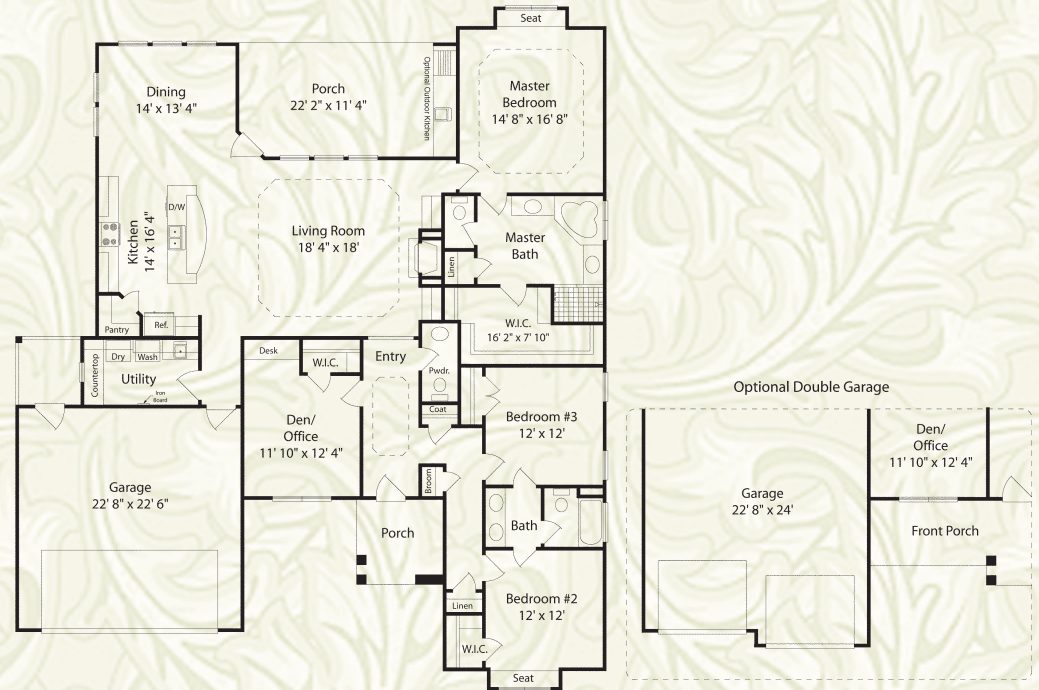

Laurel Island

 PLANTATION

Fairways Edge

THE DOUGLAS

SQUARE FOOTAGE	
Heated Area	2395
Garage	550
Porches	407
Under Roof	3352

Laurel  *Island*
PLANTATION

Fairways Edge

THE COLUMBUS

SQUARE FOOTAGE

1st Floor Heated Area	2041
2nd Floor Bonus Room	209
Total Heated	2450
Garage	549
Porches	245
Under Roof	3244

Laurel Island  *Island*
PLANTATION

Fairways Edge

THE EDGEWOOD

SQUARE FOOTAGE	
Heated Area	1755
Garage	560
Porches	222
Under Roof	2537