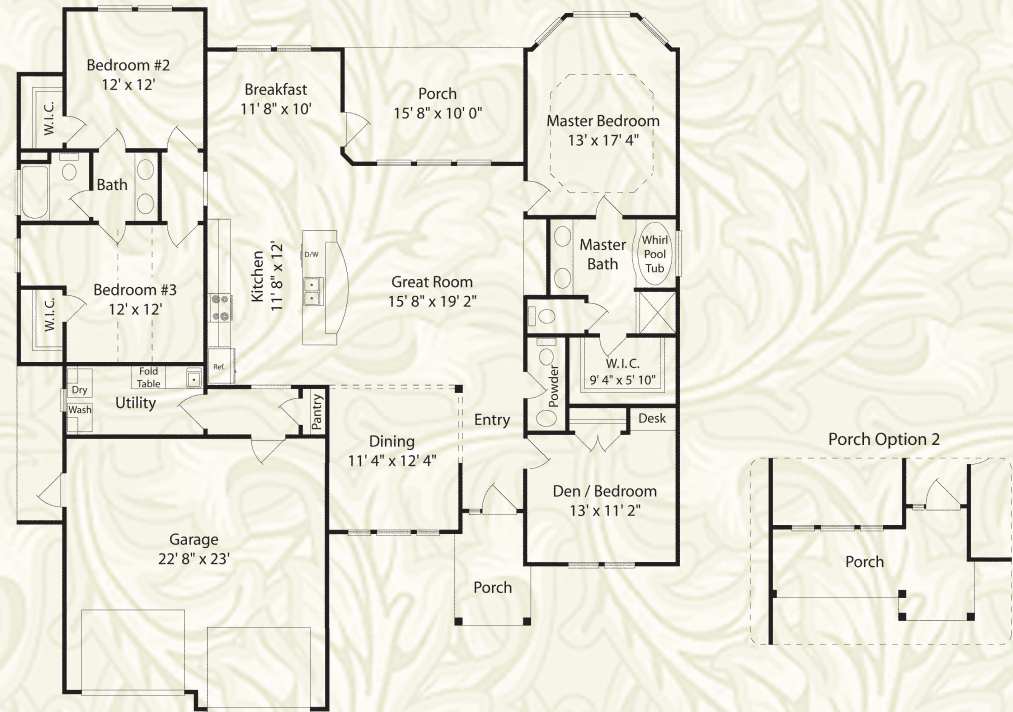

Fairways Edge

THE AUGUSTA

SQUARE FOOTAGE	
Heated Area	2344
Garage	537
Porches	274
Under Roof	3155

Laurel  *Island*
PLANTATION

Fairways Edge

THE BAINBRIDGE

SQUARE FOOTAGE	
Heated Area	2147
Garage	539
Porches	335
Under Roof	3021

Laurel Island

 PLANTATION

Fairways Edge

THE DOUGLAS

SQUARE FOOTAGE	
Heated Area	2395
Garage	550
Porches	407
Under Roof	3352

Laurel  *Island*
PLANTATION

Fairways Edge

THE COLUMBUS

SQUARE FOOTAGE

1st Floor Heated Area	2041
2nd Floor Bonus Room	209
Total Heated	2450
Garage	549
Porches	245
Under Roof	3244

Laurel Island  *Island*
PLANTATION

Fairways Edge

THE EDGEWOOD

SQUARE FOOTAGE	
Heated Area	1755
Garage	560
Porches	222
Under Roof	2537