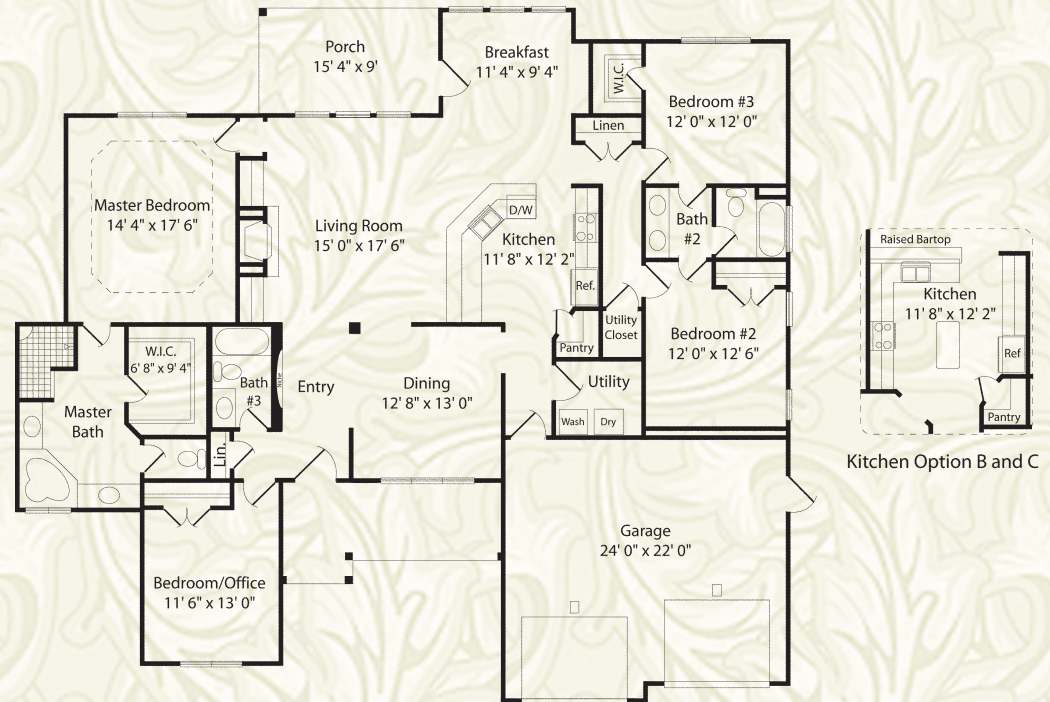

Fairways Edge

THE AUGUSTA

SQUARE FOOTAGE	
Heated Area	2344
Garage	537
Porches	274
Under Roof	3155

Laurel  *Island*
PLANTATION

Fairways Edge

THE BAINBRIDGE

SQUARE FOOTAGE	
Heated Area	2147
Garage	539
Porches	335
Under Roof	3021

Laurel Island

 PLANTATION

Fairways Edge

THE DOUGLAS

SQUARE FOOTAGE	
Heated Area	2395
Garage	550
Porches	407
Under Roof	3352

Laurel  *Island*
PLANTATION

Fairways Edge

THE COLUMBUS

SQUARE FOOTAGE

1st Floor Heated Area	2041
2nd Floor Bonus Room	209
Total Heated	2450
Garage	549
Porches	245
Under Roof	3244

Laurel Island  *Island*
PLANTATION

Fairways Edge

THE EDGEWOOD

SQUARE FOOTAGE	
Heated Area	1755
Garage	560
Porches	222
Under Roof	2537