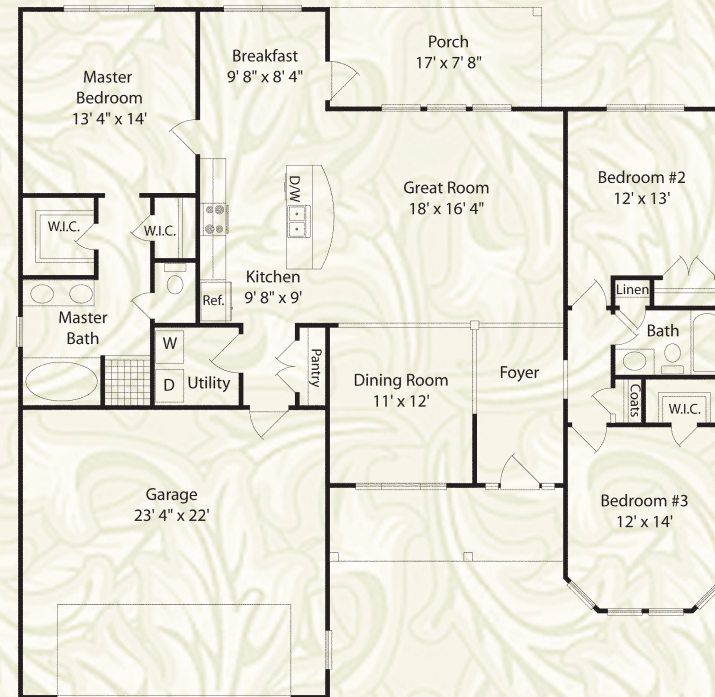

Laurel Island

 PLANTATION

Fairways Edge

THE DOUGLAS

SQUARE FOOTAGE	
Heated Area	2395
Garage	550
Porches	407
Under Roof	3352

Laurel  *Island*
PLANTATION

Fairways Edge

THE COLUMBUS

SQUARE FOOTAGE

1st Floor Heated Area	2041
2nd Floor Bonus Room	209
Total Heated	2450
Garage	549
Porches	245
Under Roof	3244

Laurel Island  *Island*
PLANTATION

Fairways Edge

THE EDGEWOOD

SQUARE FOOTAGE	
Heated Area	1755
Garage	560
Porches	222
Under Roof	2537