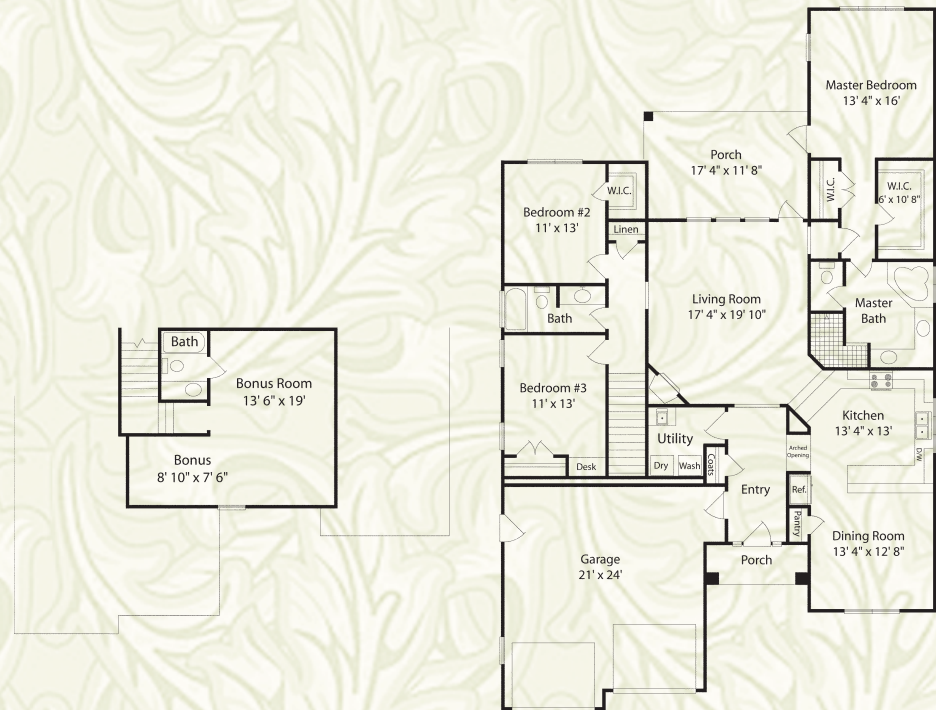

Laurel Island

 PLANTATION

Fairways Edge

THE DOUGLAS

SQUARE FOOTAGE	
Heated Area	2395
Garage	550
Porches	407
Under Roof	3352

Laurel  *Island*
PLANTATION

Fairways Edge

THE COLUMBUS

SQUARE FOOTAGE

1st Floor Heated Area	2041
2nd Floor Bonus Room	209
Total Heated	2450
Garage	549
Porches	245
Under Roof	3244

Laurel Island  *Island*
PLANTATION

Fairways Edge

THE EDGEWOOD

SQUARE FOOTAGE	
Heated Area	1755
Garage	560
Porches	222
Under Roof	2537